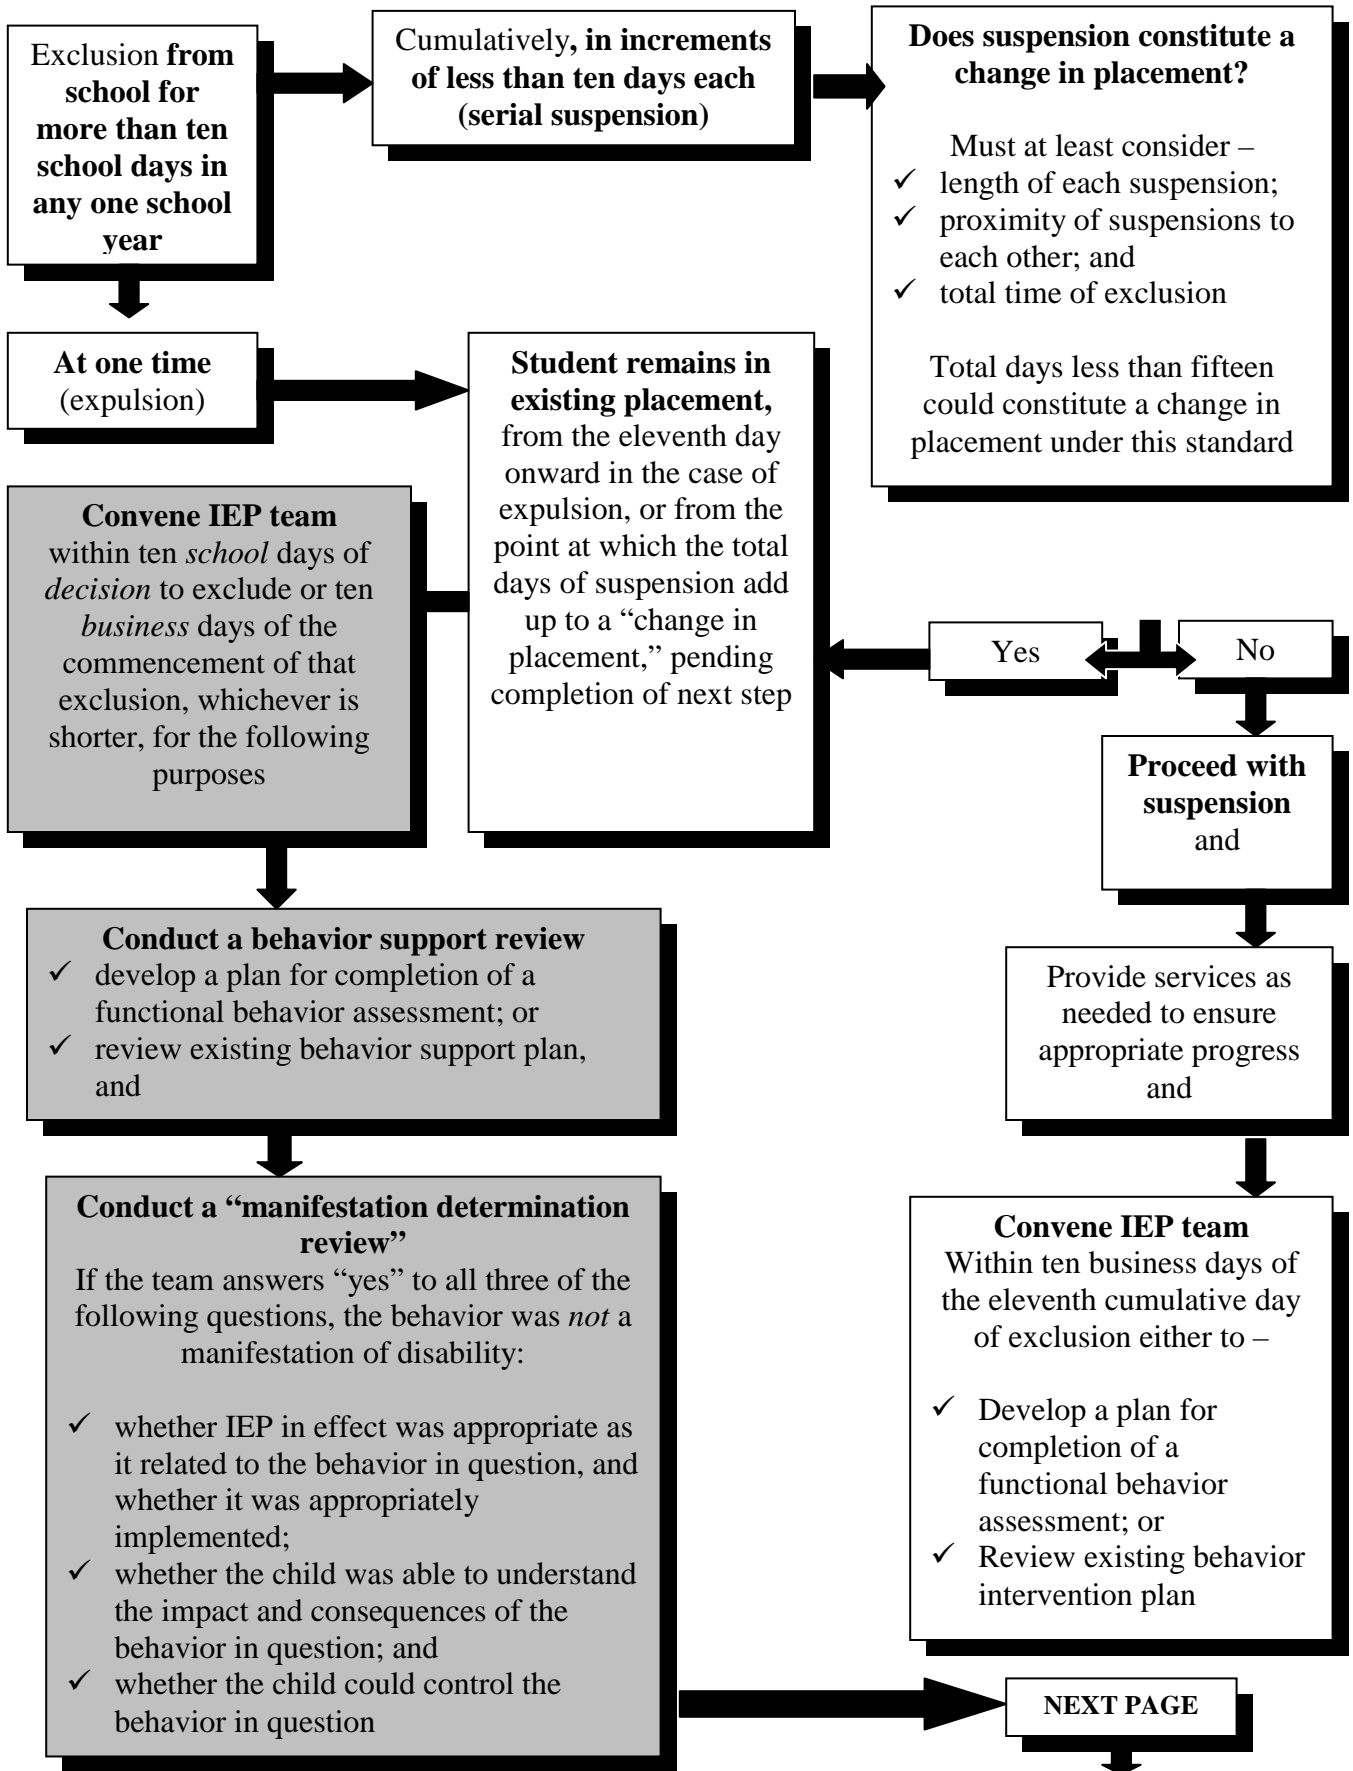

Discipline Under The IDEA

Areas shaded in gray denote the activities and decisions to be made at a single IEP team meeting, if possible.