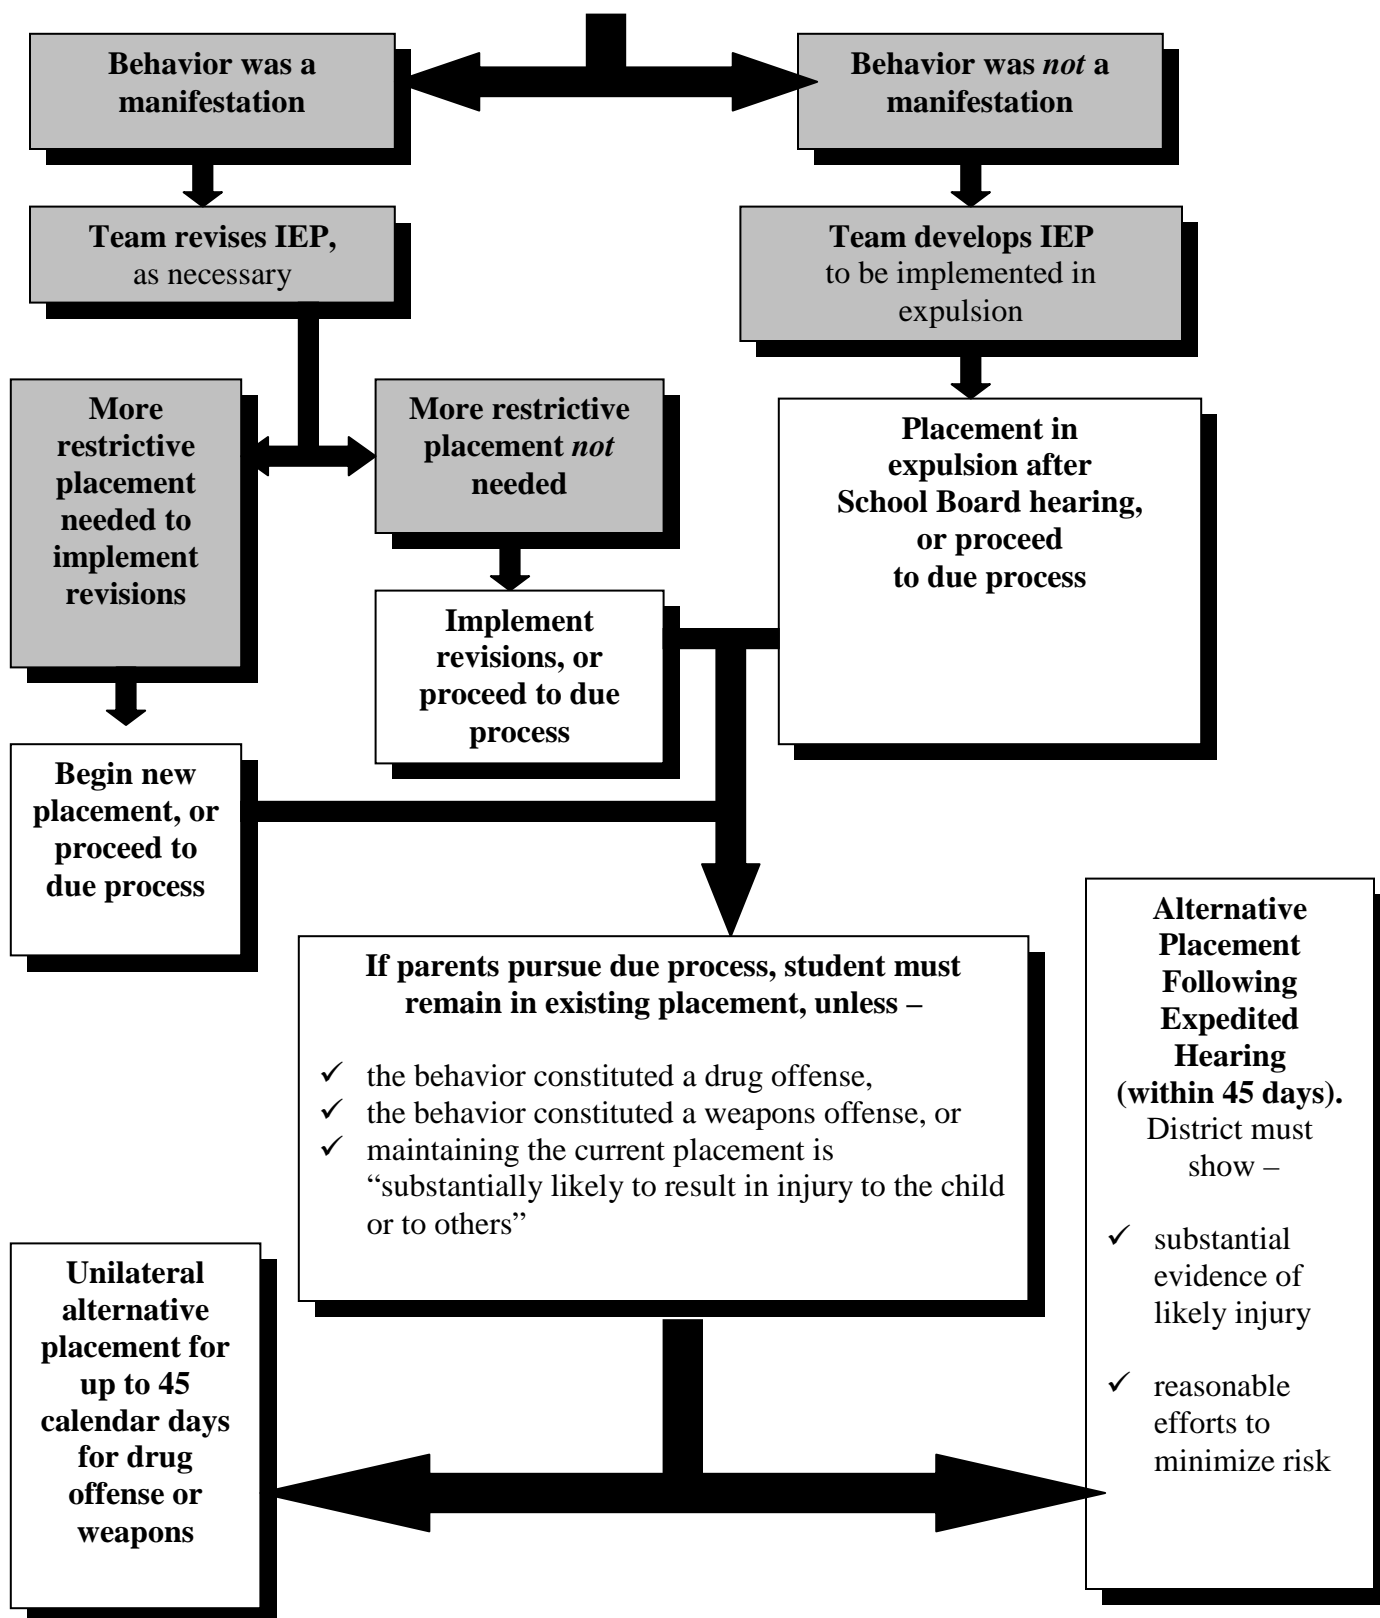

Discipline Under The IDEA

Areas shaded in gray denote the activities and decisions to be made at a single IEP team meeting, if possible.